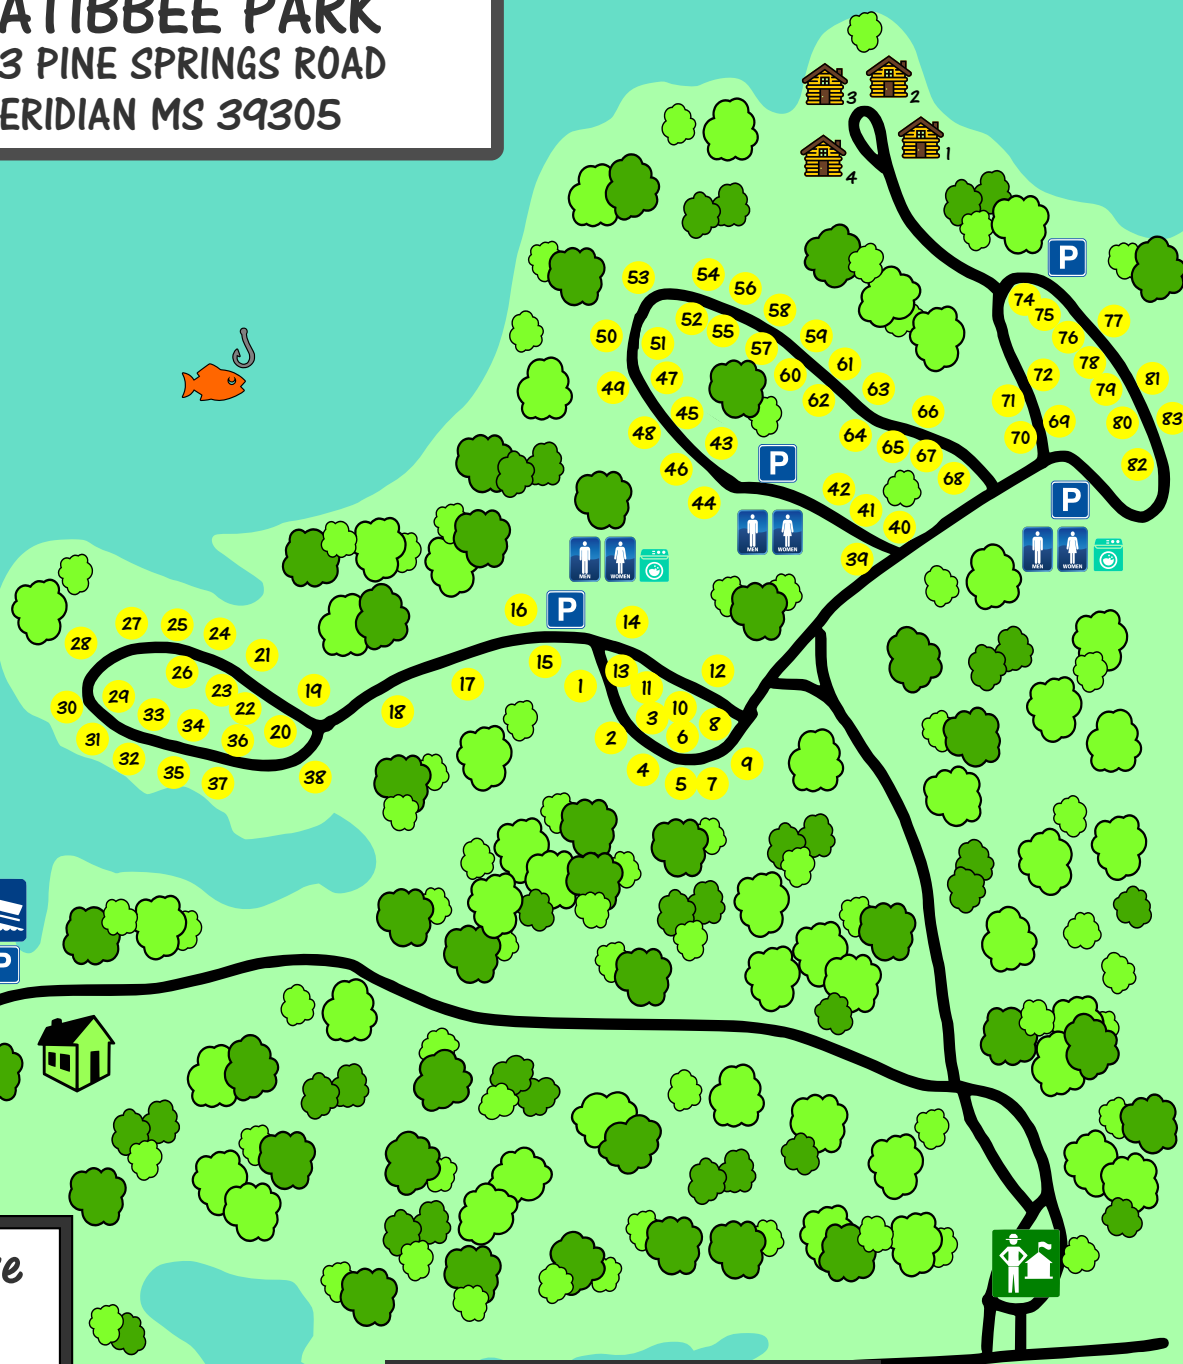

Splash & Grill

Play & Chill

OKATIBBEE PARK
 9283 PINE SPRINGS ROAD
 MERIDIAN MS 39305

PAT HARRISON
 CAMP TRAIL

- | | | | |
|--|----------------|--|------------------|
| | Ranger Station | | Ranger Residence |
| | A-Frame Cabin | | Boat Ramp |
| | Picnic Shelter | | Parking |
| | Laundry | | Restrooms |
| | Fishing Area | | |